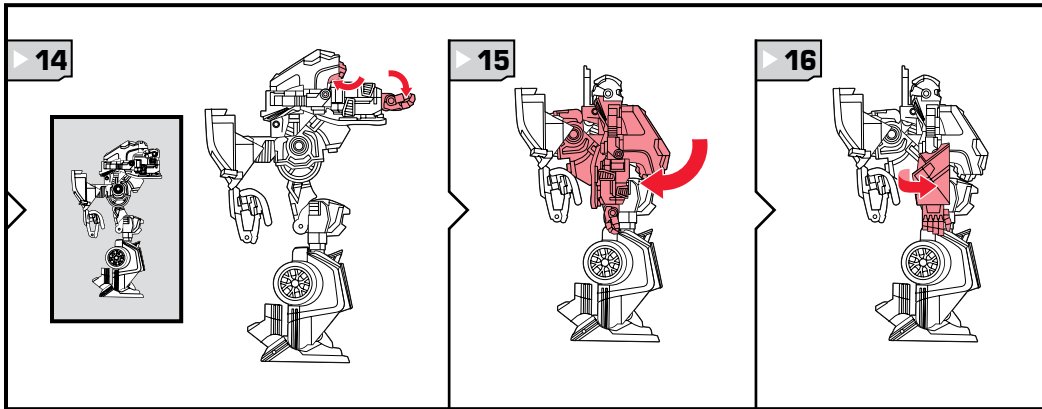

# TRANSFORMERS UNIVERSE

AGES 5+  
83669/83665 Asst.

NOTE: Some parts are made to detach if excessive force is applied and are designed to be reattached if separation occurs. Adult supervision may be necessary for younger children.

## CHANGING TO ROBOT

Reverse order of instructions to convert back to vehicle.

Some poses may require hand support.  
© 2008 Hasbro. All Rights Reserved.  
TM & © denote U.S. Trademarks.  
Manufactured under license from Tomy Company, Ltd.