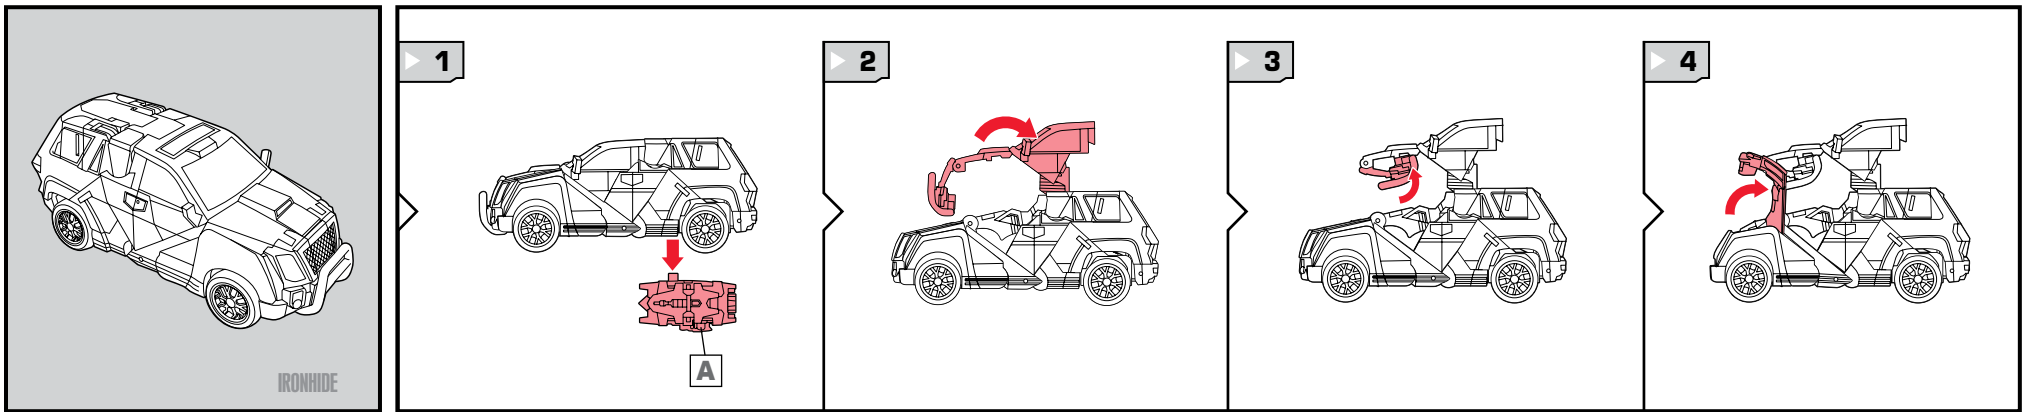

CHANGING TO ROBOT

Reverse order of instructions to convert back to vehicle.