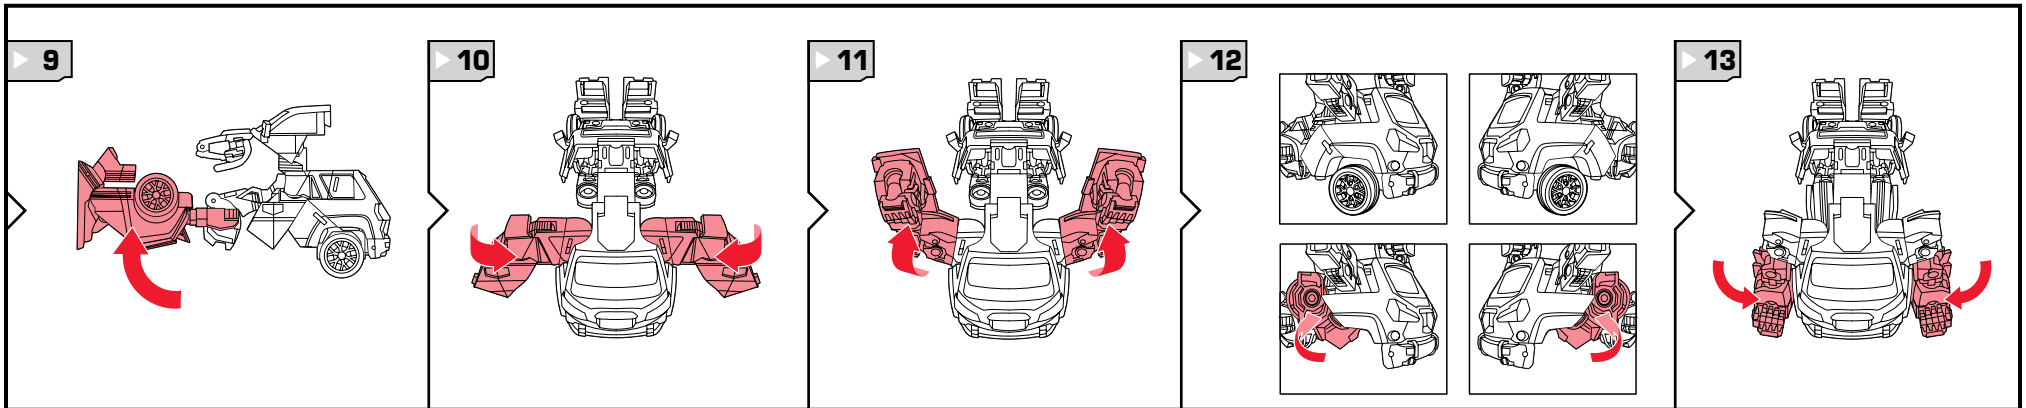

CHANGING TO ROBOT

Reverse order of instructions to convert back to vehicle.