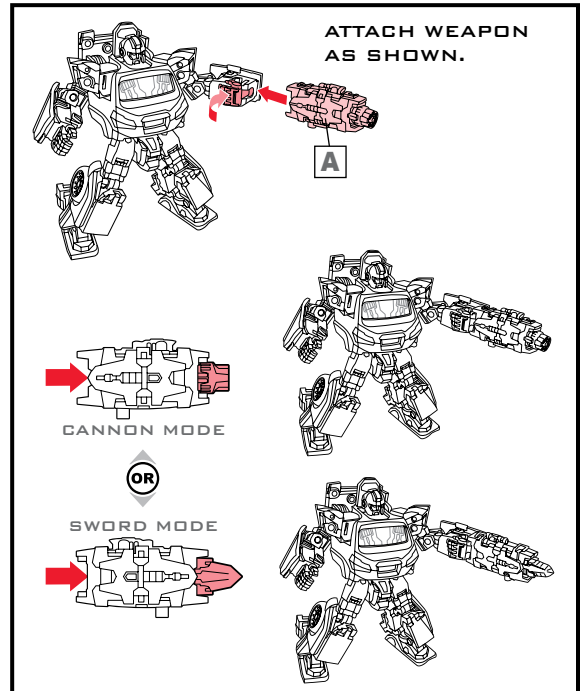

Some poses may require hand support.
© 2008 Hasbro. All Rights Reserved.
TM & © denote U.S. Trademarks.
Manufactured under license from Tomy Company, Ltd.

Not suitable for children under 3 years because of small parts - choking hazard.

P/N 6836330000