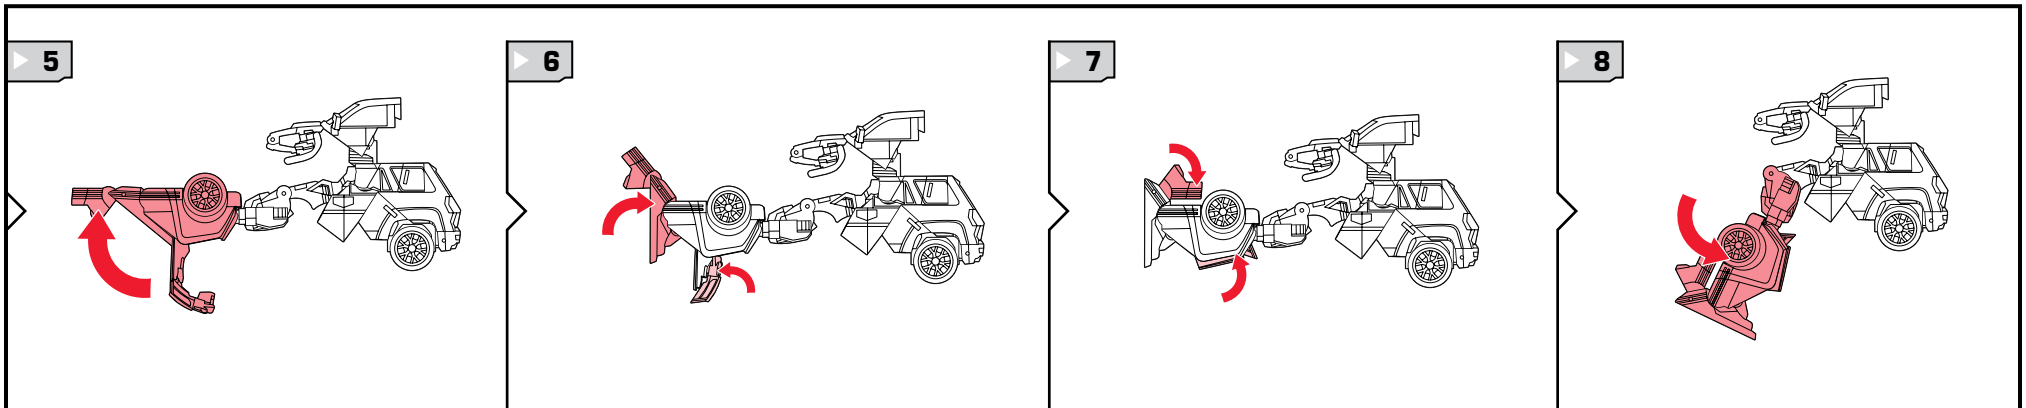

CHANGING TO ROBOT

Reverse order of instructions to convert back to vehicle.